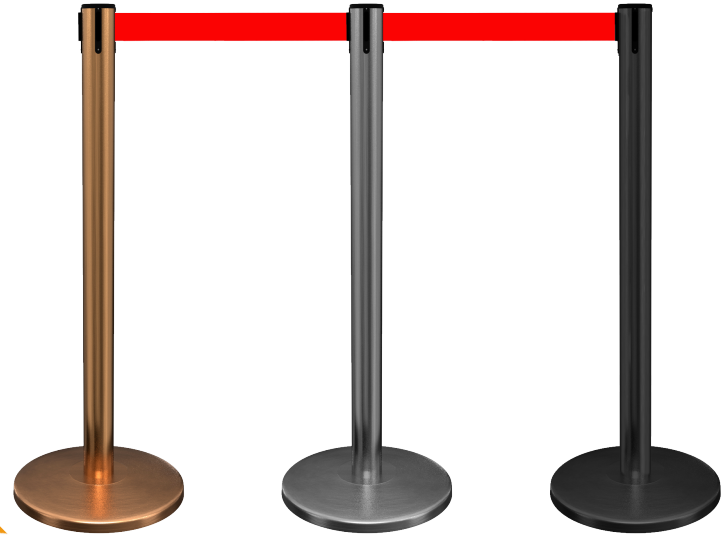

## RETRACTABLE BARRIER

### DESCRIPTION:

Patron Safety retractable barrier offer the durability of Stainless steel construction and heavy duty concrete bases, ideal for high traffic areas such as airports, large retail stores, stadiums and arenas. Our retractable barriers are available in various colour options and gives slim graceful look with the belt cassette housed inside the post.

**MODEL: TS876**

MODEL	TS876G ●	TS876S ●	TS876B ●
COLOR	GOLDEN	SILVER	BLACK
SIZE	320 x 63 x 910 MM		
WEIGHT	8.00 KGS		
CONNECTIONS	4 WAYS		
MATERIAL	STAINLESS STEEL		
BASE TYPE	CONCRETE BASE		
FINISH	POLISHED		
BELT WIDTH / BELT LENGTHS	48 MM / 2 M		
THICKNESS	0.65 MM		
ORIGIN	CHINA		
HS CODE	73089090		